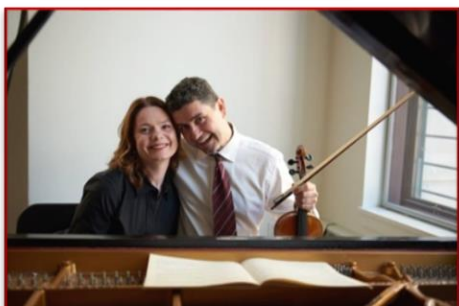

Memorial Hall Museum's Music Room at 8 Memorial St., Deerfield, MA.

July 7-
Michael Nix, *Banjar*
Chris Devine, *Violin*

July 14- Ken Forfia
and Amy Gates, *Piano*

July 21- *Bella Voce*
Lisa Woods, *Mezzo-Soprano*
Teri LaFleur, *Soprano*
Jerry Noble, *Piano*

July 28- *The Fiske -Schilling Piano Duo*
Jane Fiske & Cynthia Schilling, *Piano*

August 4-
Carol Hutter, *Viola*
Larry Picard, *Piano*

August 11-
Liana Paniyeva, *Piano*

August 18-
David Kopp, *Piano*

August 25- *Three of Cups*
Ann-Marie Messbauer,
Vocals, Violin, Guitar, Recorder
Deborah Claar, *Vocals,*
Tambourine
photo credit: Michael Tredeau

September 1-
Georgy Valtchev, *Violin*
Lora Tchekorotova, *Piano*

Please check our website at
deerfield-ma.org
for last minute changes.
Phone: 413-774-7476, ext. 100.

E-mail:
pvmaoffice@deerfieldmuseum.org